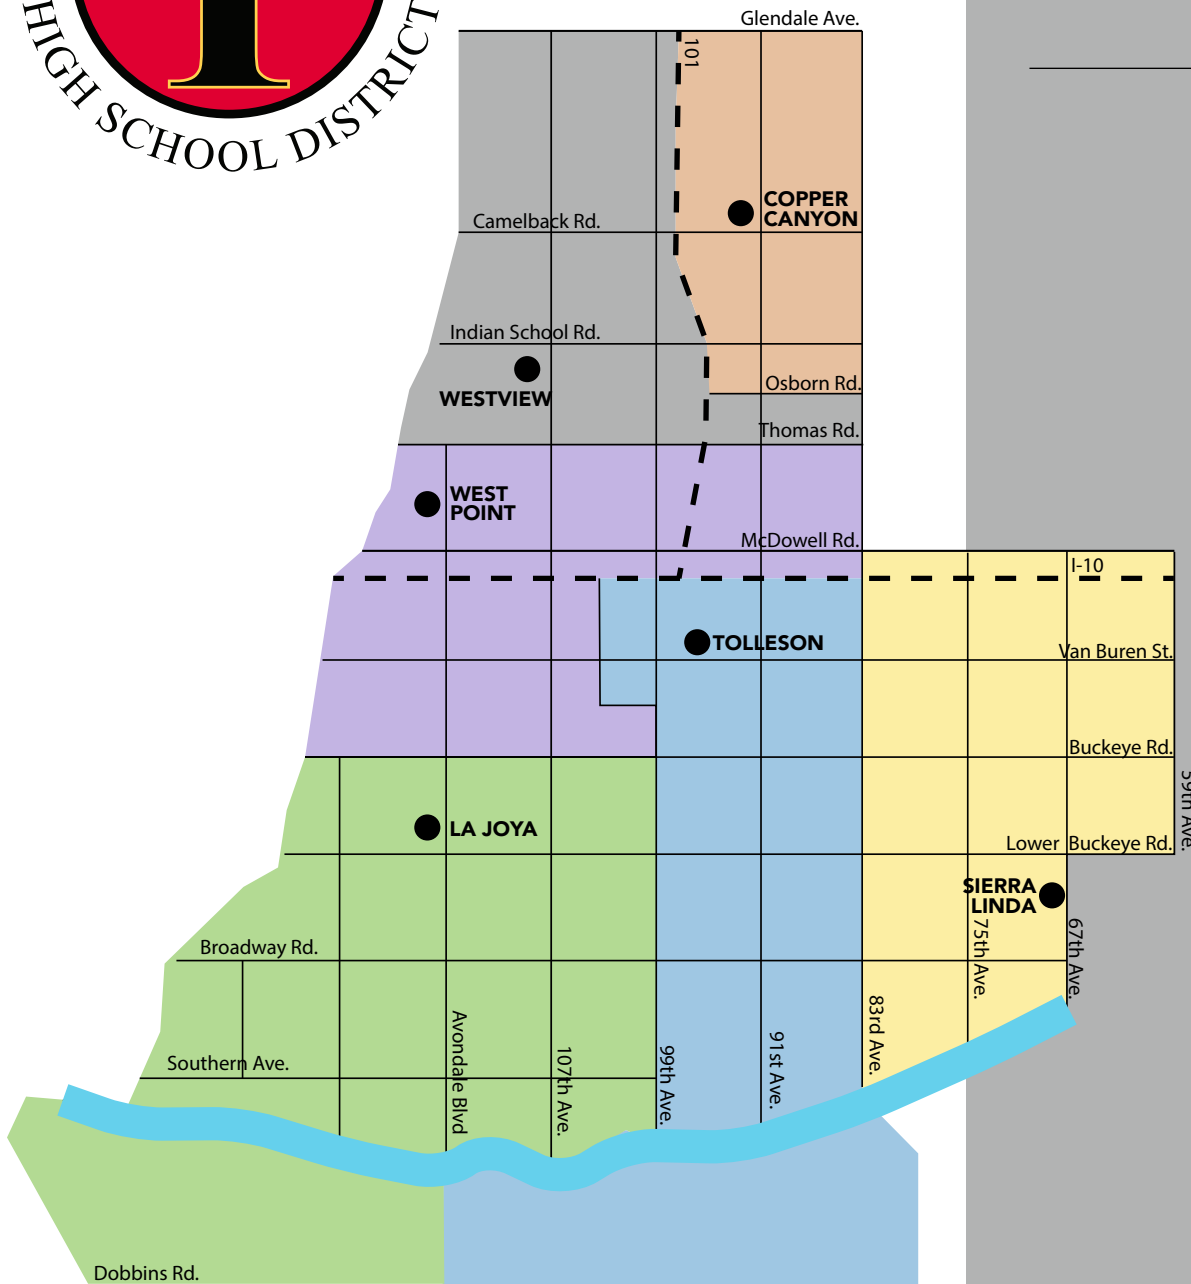

BOUNDARY MAP

as of July 1, 2019

COPPER CANYON HIGH SCHOOL
 (623) 478-4800
 9126 W. Camelback Rd.
 Glendale, AZ 85305

LA JOYA COMMUNITY HIGH SCHOOL
 (623) 478-4400
 11650 W. Whyman Ave.
 Avondale, AZ 85323

WESTVIEW HIGH SCHOOL
 (623) 478-4600
 10850 W. Garden Lakes Pkwy.
 Avondale, AZ 85392

WEST POINT HIGH SCHOOL
 11620 W. Encanto Blvd.
 Avondale, AZ 85392

LEGEND

- Copper Canyon High School
- La Joya Community High School
- Sierra Linda High School
- Tolleson Union High School
- Westview High School
- West Point High School
- School Location
- Major Street
- Freeway
- River