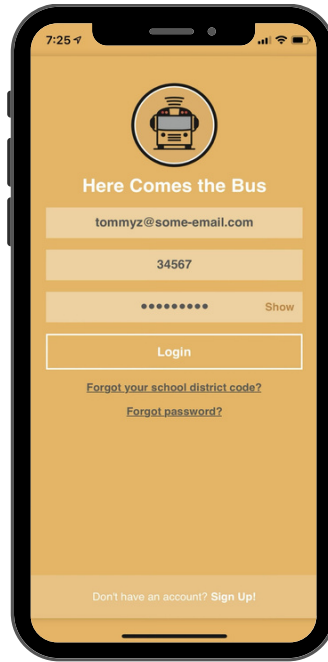

- ☒ Real-time location of the bus
- ☒ See scheduled and actual arrival times
- ☒ Receive push and email notifications